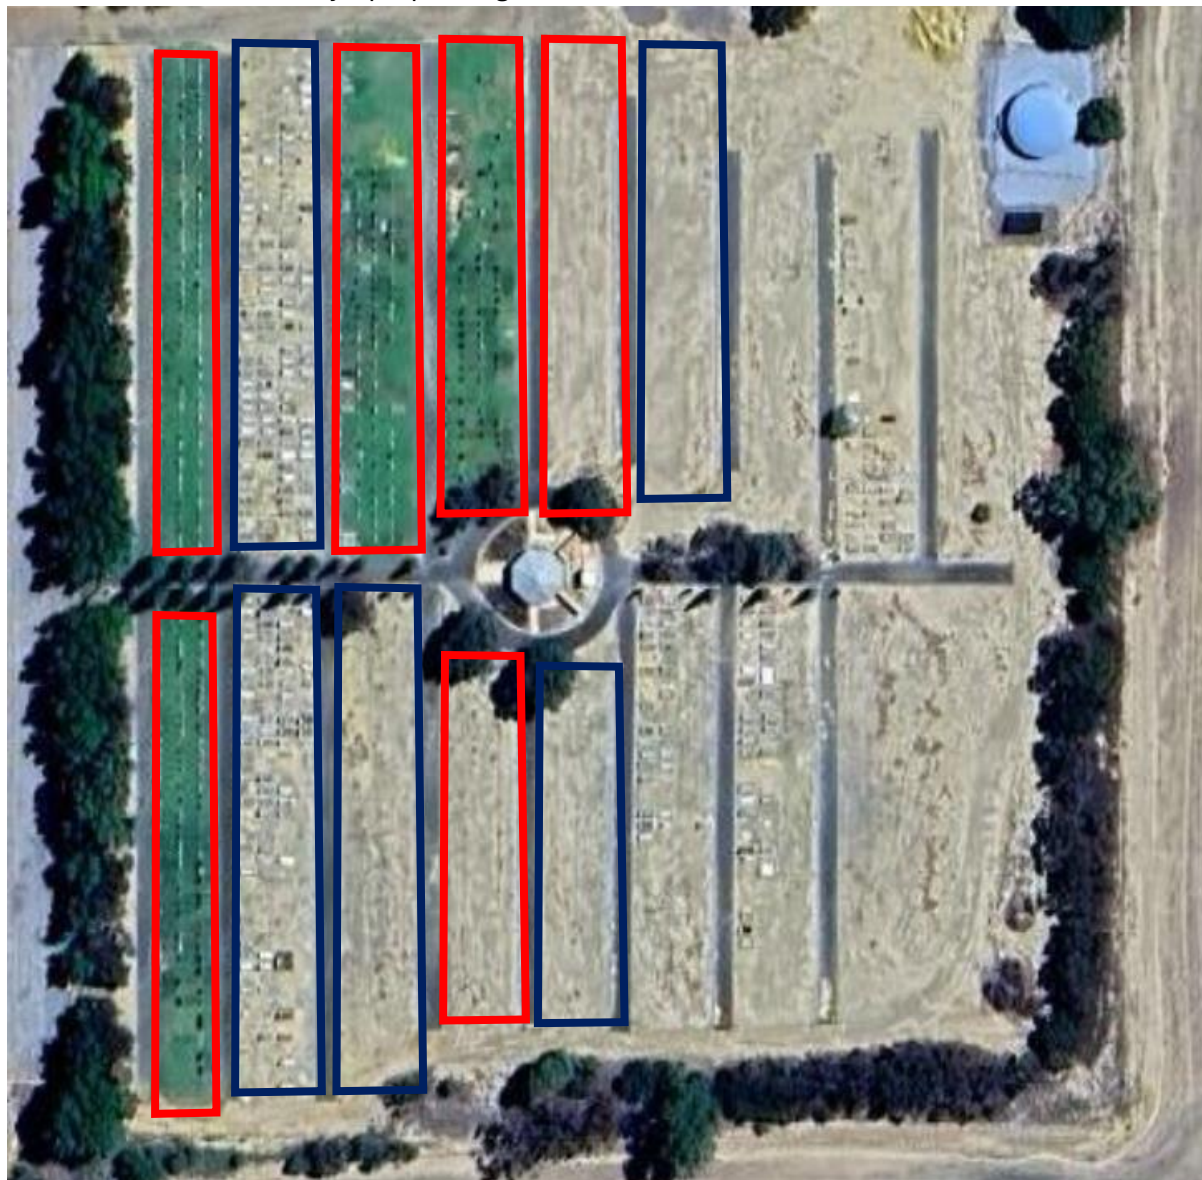

Plan of Merredin Cemetery – proposed grassed and memorial sections

Legend

Lawn Section (headstones only) - red

Memorial Plaque section (headstones and ornate grave furnishings) – blue

Note -Fifth Northern row has Grant of Burial for grass plot